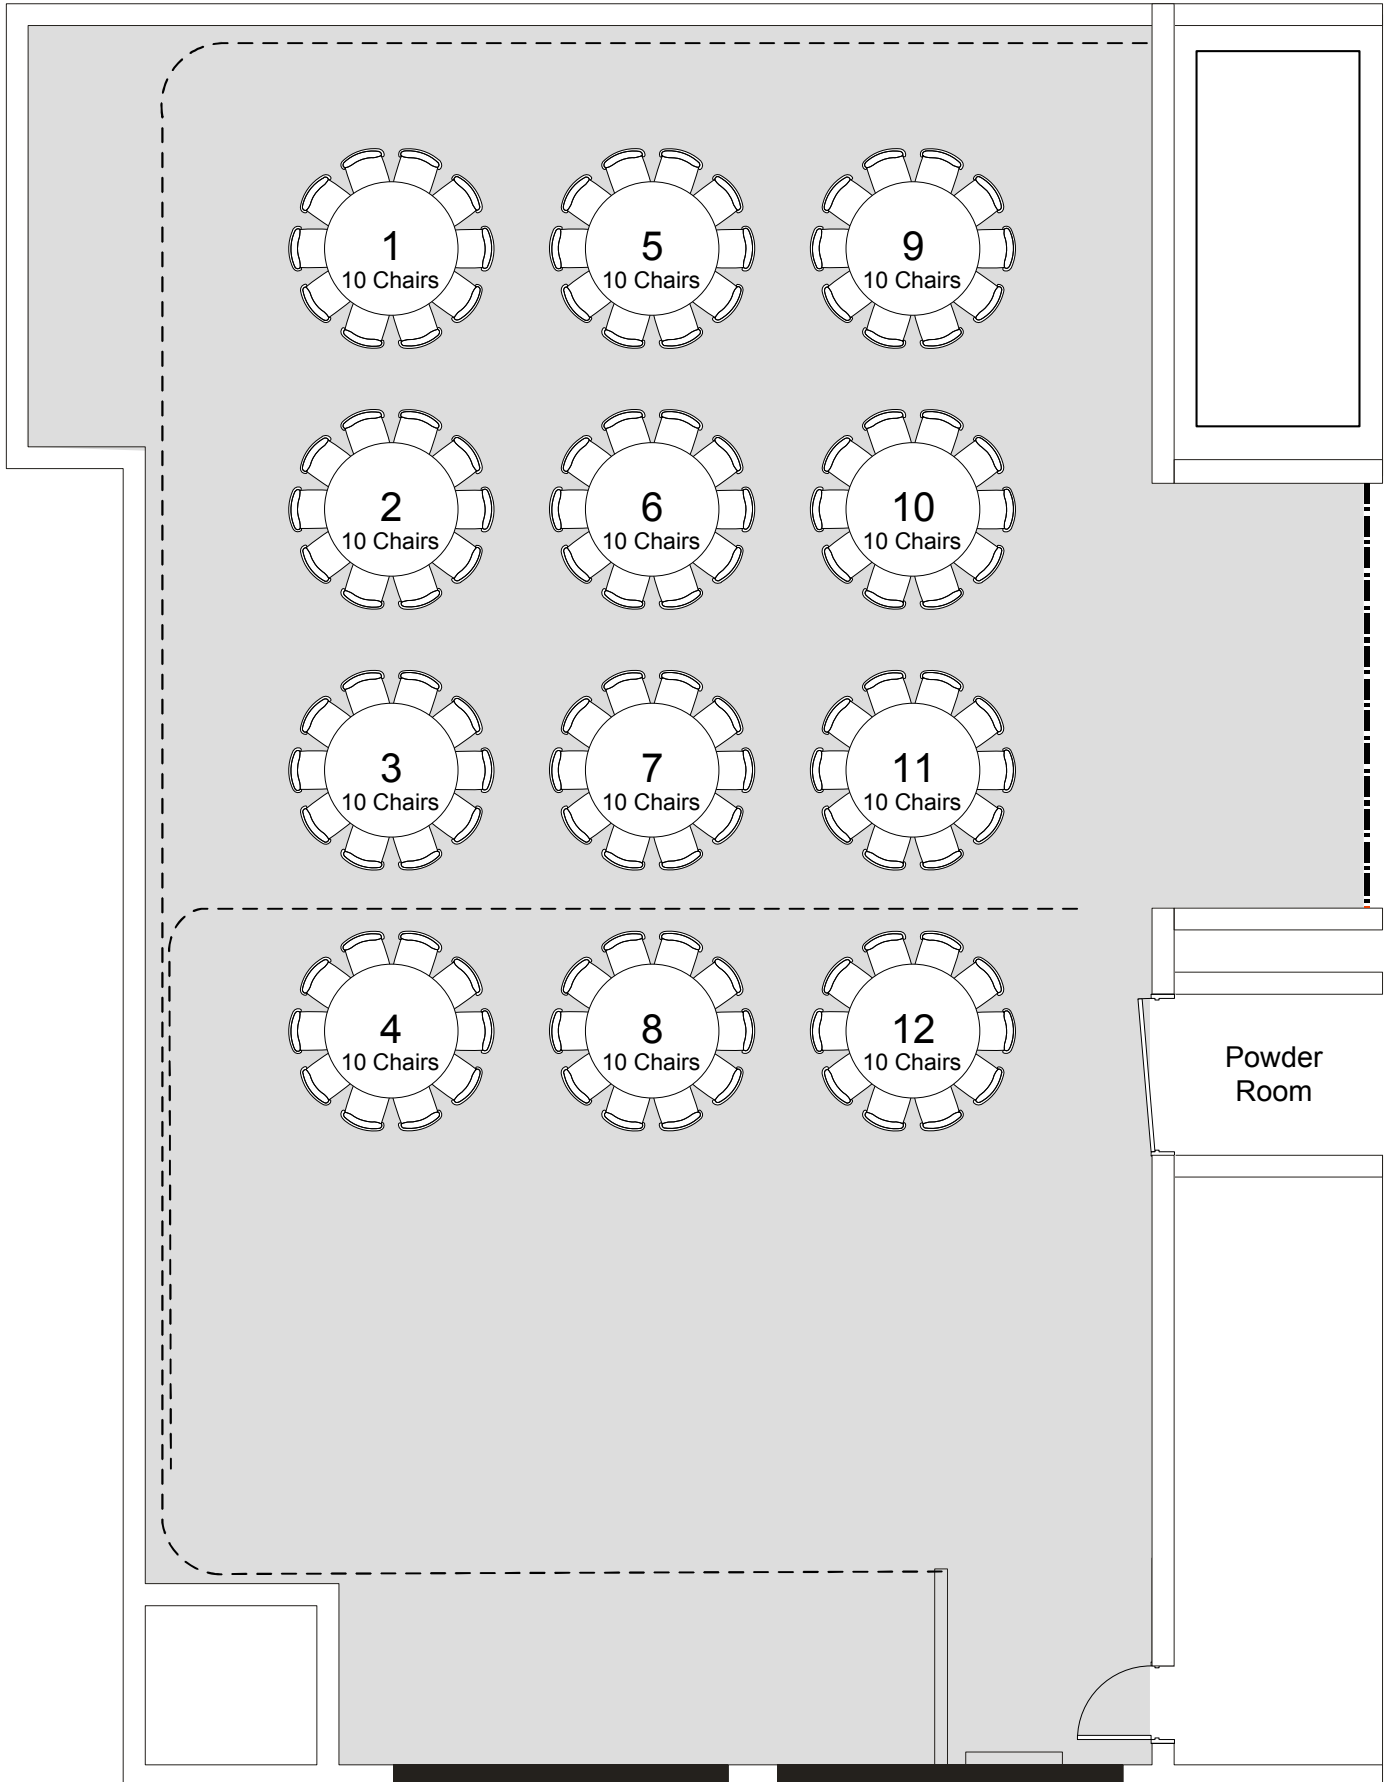

ETHAN ROOM
Boardroom 30pax

RED SCOOTER

ETHAN ROOM
Boardroom 30pax

RED SCOOTER

ETHAN ROOM

RED SCOOTER

Cabaret 120 Pax

0m 3m 5m 10m

ETHAN ROOM
Classroom 80pax

RED SCOOTER

ETHAN ROOM

RED SCOOTER

COCKTAIL

0m 3m 5m 10m

ETHAN ROOM

RED SCOOTER

150pax Dinner

0m 3m 5m 10m

ETHAN ROOM

RED SCOOTER

120 Pax Dinner

0m 3m 5m 10m

ETHAN ROOM

RED SCOOTER

90 PAX

0m 3m 5m 10m

ETHAN ROOM THEATRE

140PAX

RED SCOOTER

ETHAN ROOM

RED SCOOTER

U-SHAPE 39PAX