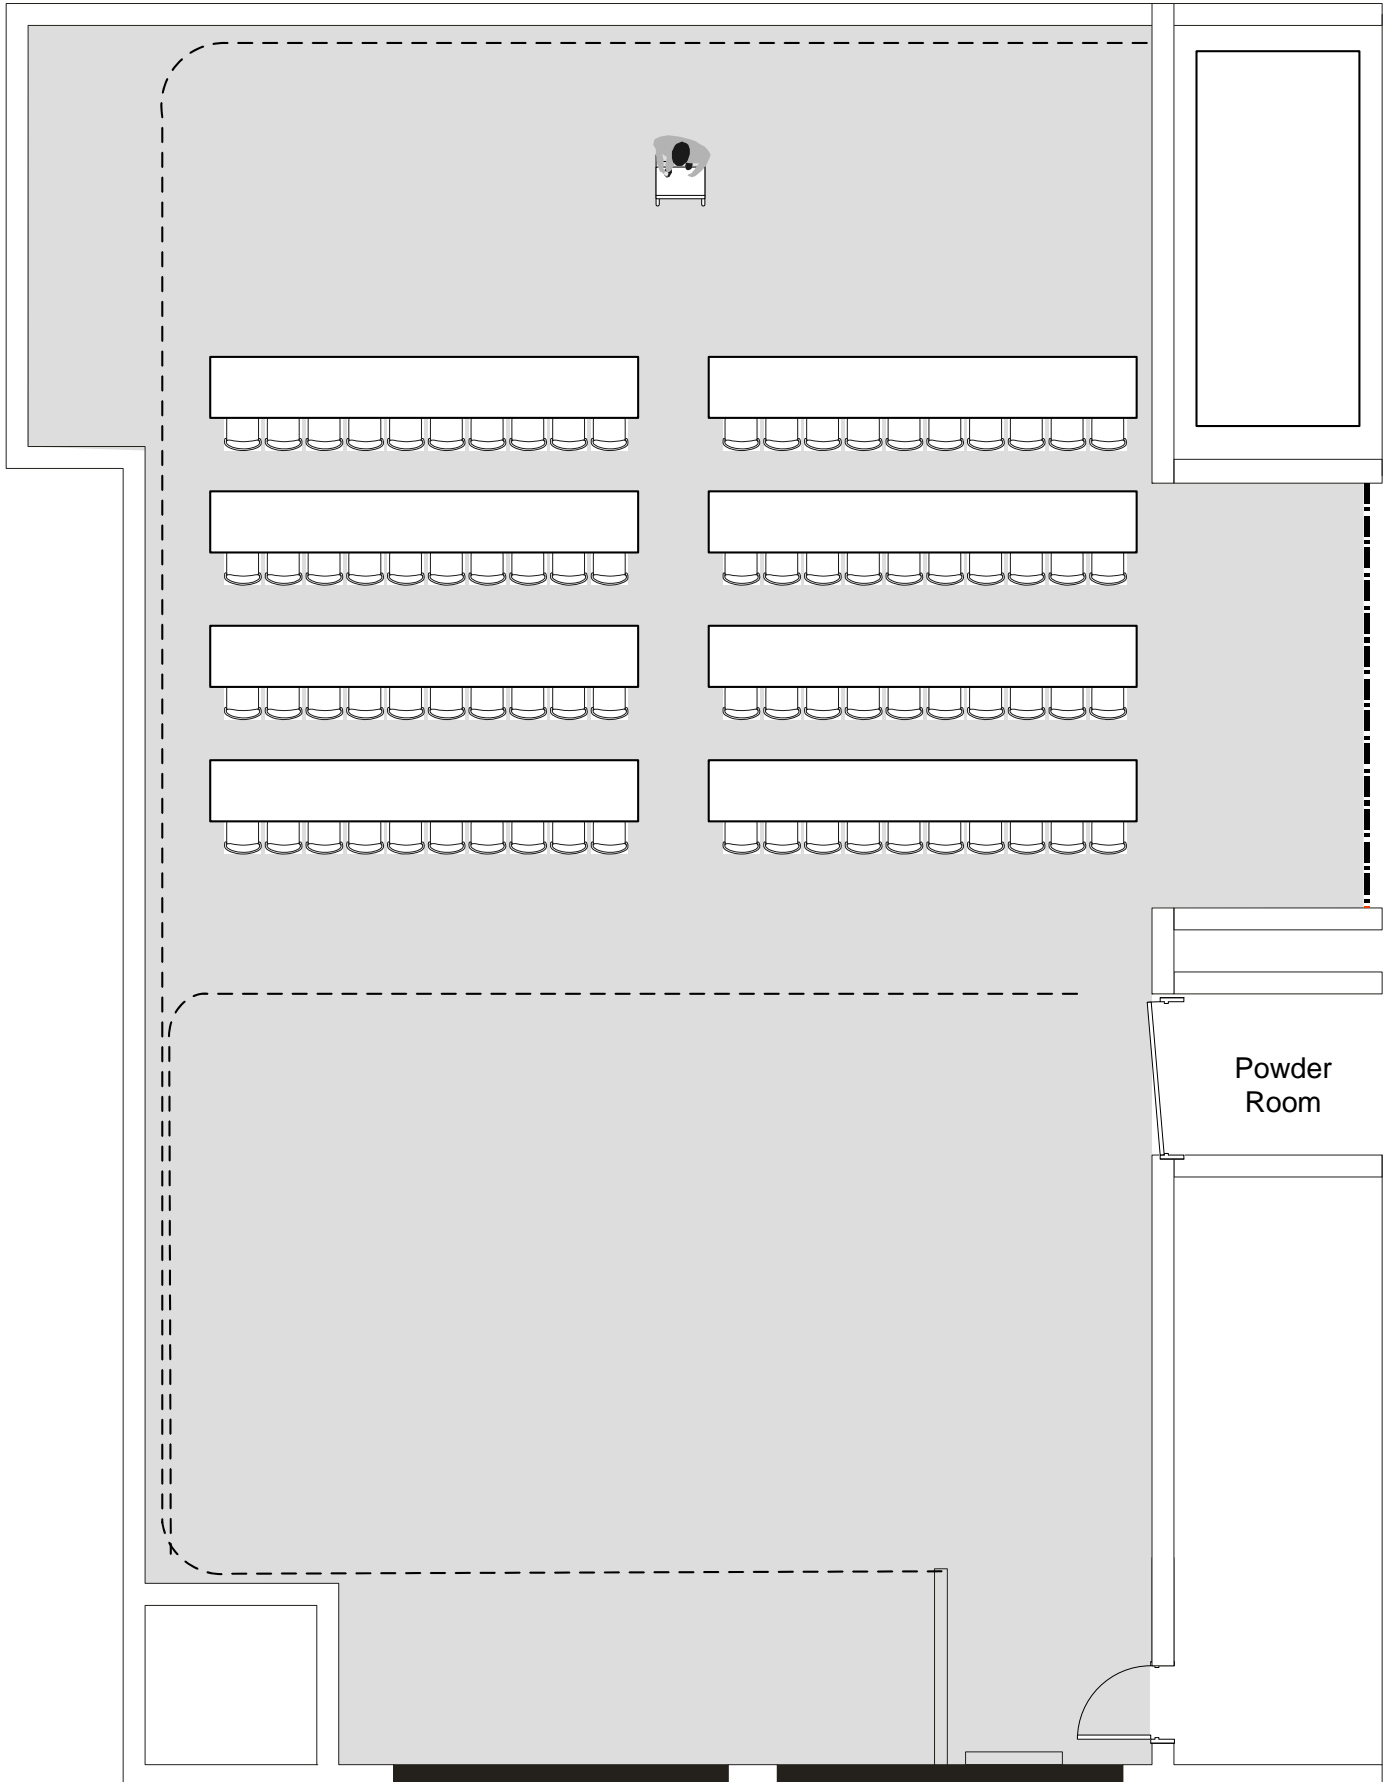

ETHAN ROOM
Boardroom 30pax

RED SCOOTER

ETHAN ROOM
Boardroom 30pax

RED SCOOTER

ETHAN ROOM

RED SCOOTER

Cabaret 120 Pax

0m 3m 5m 10m

ETHAN ROOM
Classroom 80pax

RED SCOOTER

ETHAN ROOM

RED SCOOTER

COCKTAIL

0m 3m 5m 10m

ETHAN ROOM

RED SCOOTER

150pax Dinner

0m 3m 5m 10m

ETHAN ROOM

RED SCOOTER

120 Pax Dinner

0m 3m 5m 10m

ETHAN ROOM

RED SCOOTER

90 PAX

0m 3m 5m 10m

ETHAN ROOM THEATRE

140PAX

RED SCOOTER

ETHAN ROOM

RED SCOOTER

U-SHAPE 39PAX