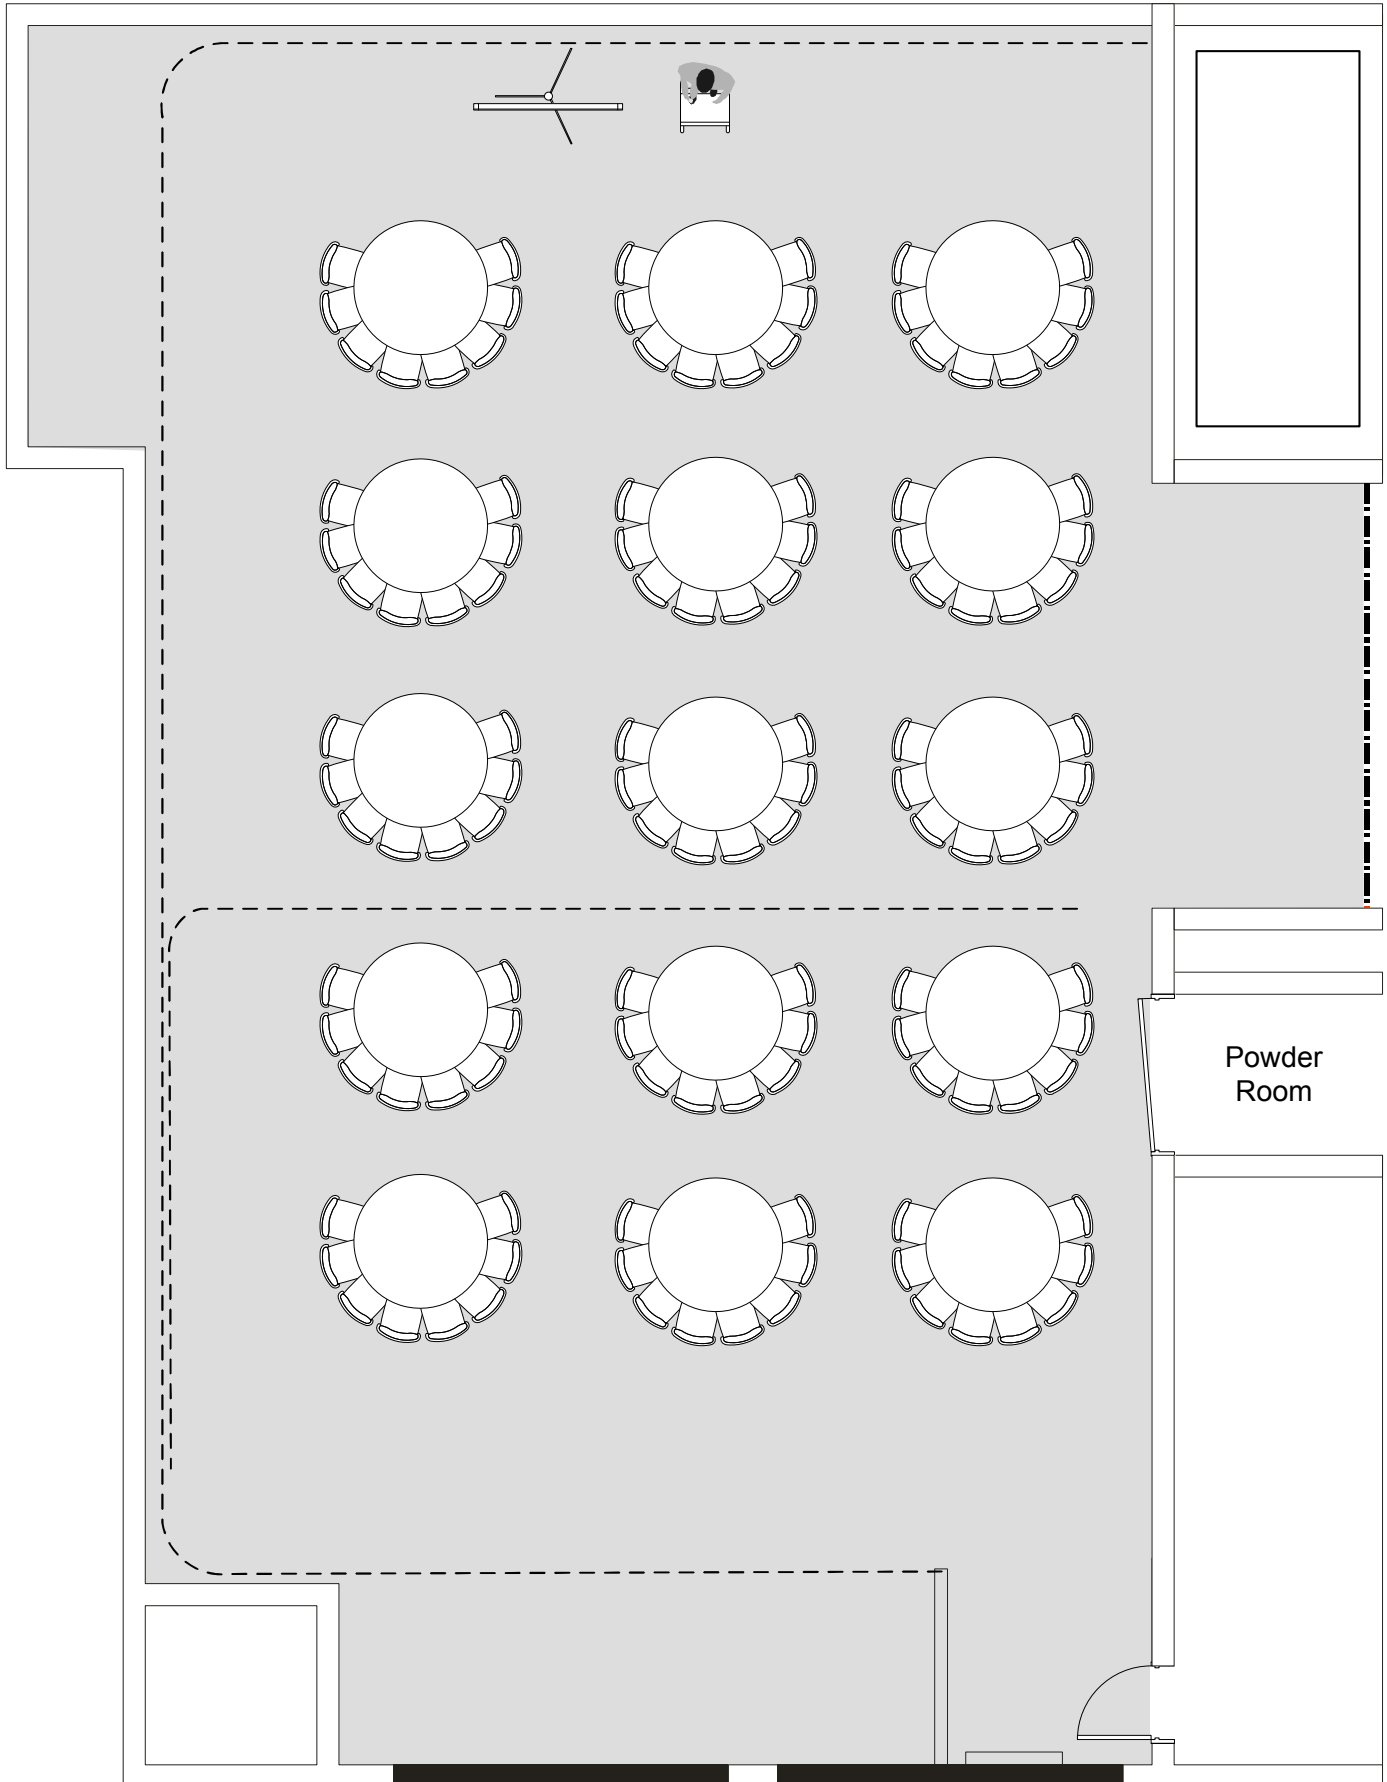

ETHAN ROOM
Boardroom 30pax

RED SCOOTER

ETHAN ROOM
Boardroom 30pax

RED SCOOTER

ETHAN ROOM

RED SCOOTER

Cabaret 120 Pax

0m 3m 5m 10m

ETHAN ROOM
Classroom 80pax

RED SCOOTER

ETHAN ROOM

RED SCOOTER

COCKTAIL

0m 3m 5m 10m

ETHAN ROOM

RED SCOOTER

150pax Dinner

0m 3m 5m 10m

ETHAN ROOM

RED SCOOTER

120 Pax Dinner

0m 3m 5m 10m

ETHAN ROOM

RED SCOOTER

90 PAX

0m 3m 5m 10m

ETHAN ROOM THEATRE

140PAX

RED SCOOTER

ETHAN ROOM

RED SCOOTER

U-SHAPE 39PAX