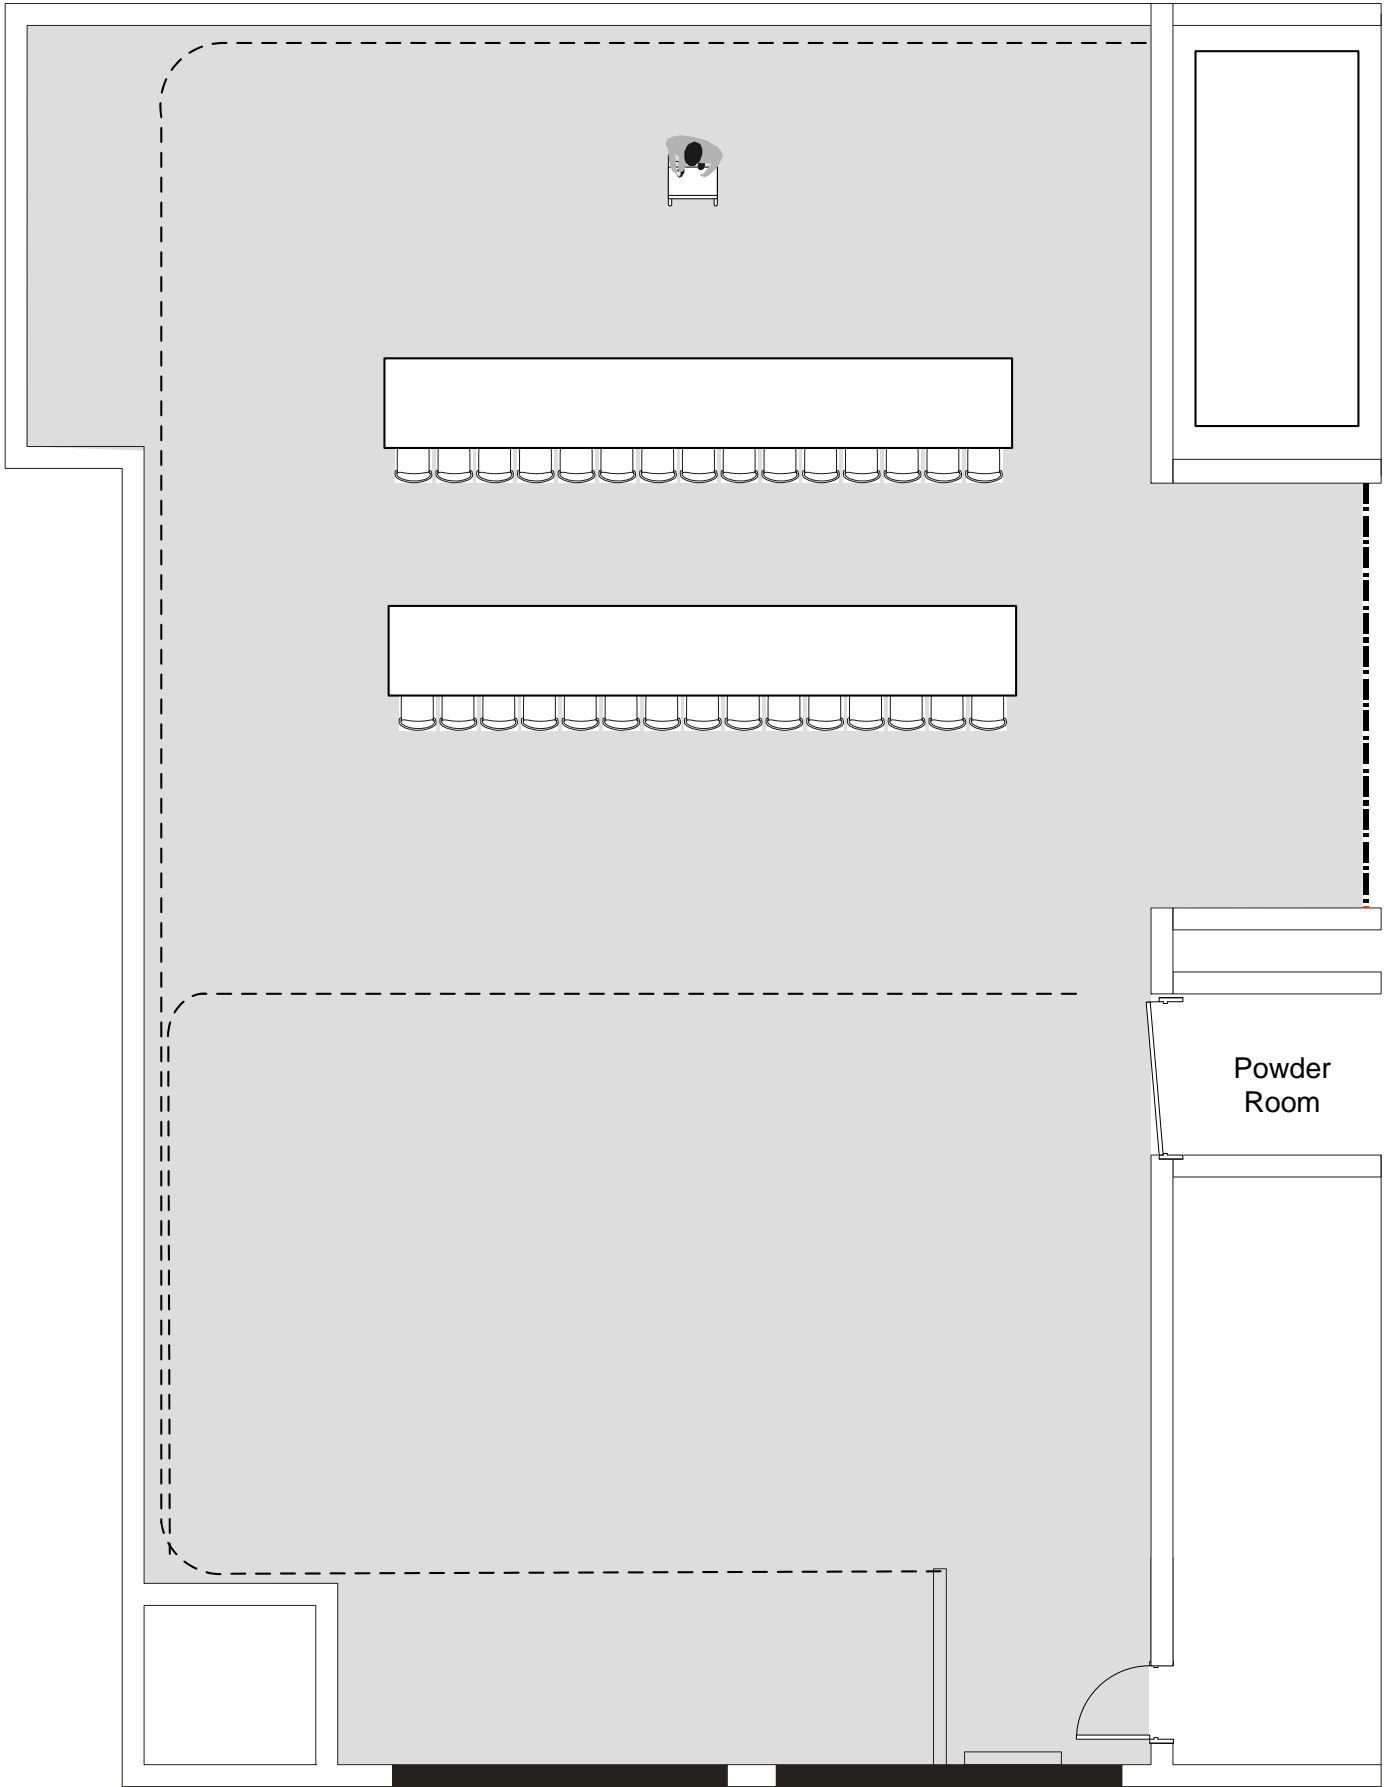

ETHAN ROOM
Boardroom 30pax

RED SCOOTER

ETHAN ROOM
Boardroom 30pax

RED SCOOTER

ETHAN ROOM

RED SCOOTER

Cabaret 120 Pax

0m 3m 5m 10m

ETHAN ROOM
Classroom 80pax

RED SCOOTER

ETHAN ROOM

RED SCOOTER

COCKTAIL

0m 3m 5m 10m

ETHAN ROOM

RED SCOOTER

150pax Dinner

0m 3m 5m 10m

ETHAN ROOM

RED SCOOTER

120 Pax Dinner

0m 3m 5m 10m

ETHAN ROOM

RED SCOOTER

90 PAX

0m 3m 5m 10m

ETHAN ROOM THEATRE

140PAX

RED SCOOTER

ETHAN ROOM

RED SCOOTER

U-SHAPE 39PAX