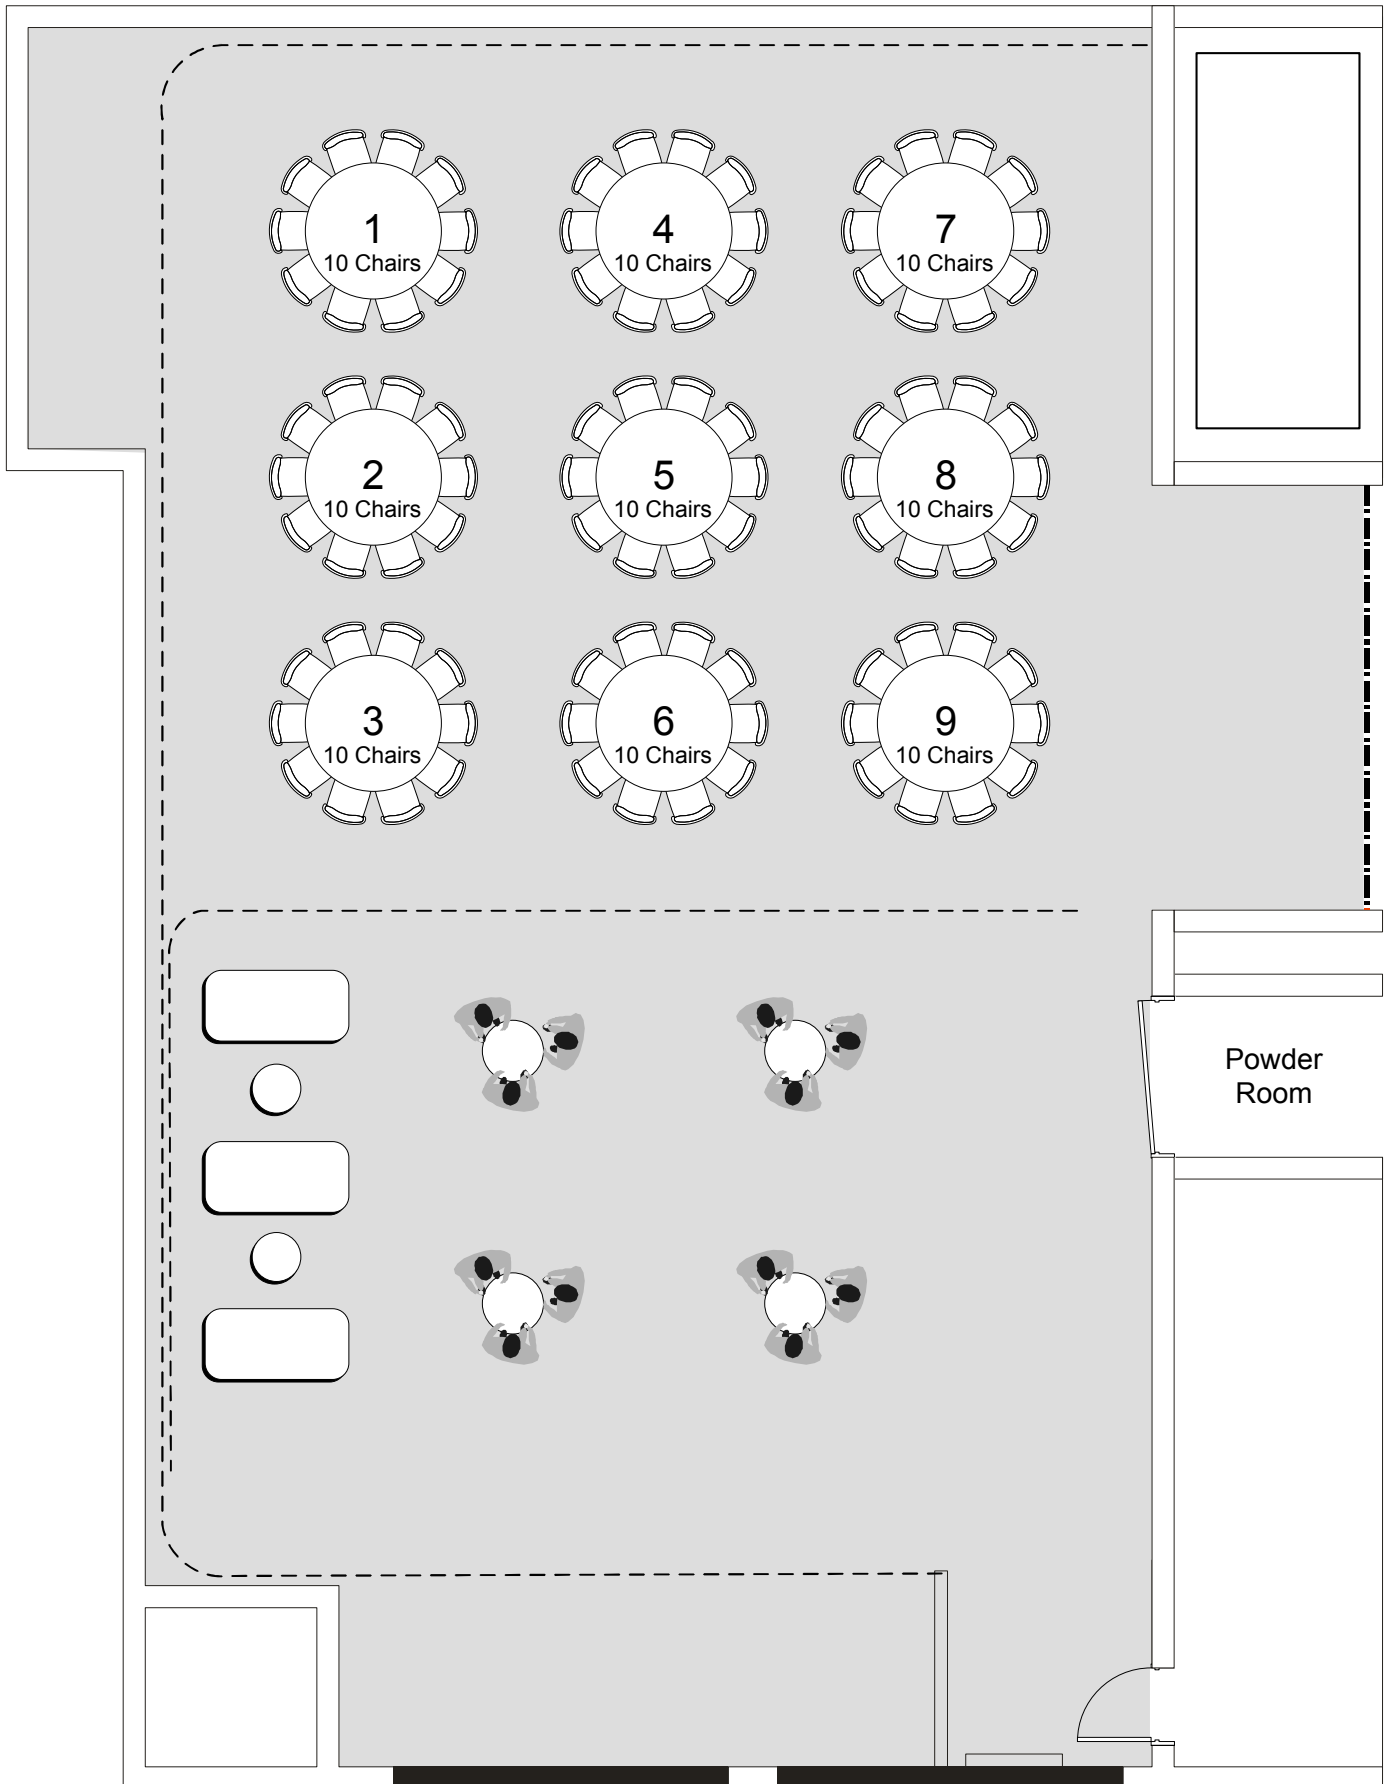

ETHAN ROOM
Boardroom 30pax

RED SCOOTER

ETHAN ROOM
Boardroom 30pax

RED SCOOTER

ETHAN ROOM

RED SCOOTER

Cabaret 120 Pax

0m 3m 5m 10m

ETHAN ROOM
Classroom 80pax

RED SCOOTER

ETHAN ROOM

RED SCOOTER

COCKTAIL

0m 3m 5m 10m

ETHAN ROOM

RED SCOOTER

150pax Dinner

0m 3m 5m 10m

ETHAN ROOM

RED SCOOTER

120 Pax Dinner

0m 3m 5m 10m

ETHAN ROOM

RED SCOOTER

90 PAX

0m 3m 5m 10m

ETHAN ROOM THEATRE

140PAX

RED SCOOTER

ETHAN ROOM

RED SCOOTER

U-SHAPE 39PAX