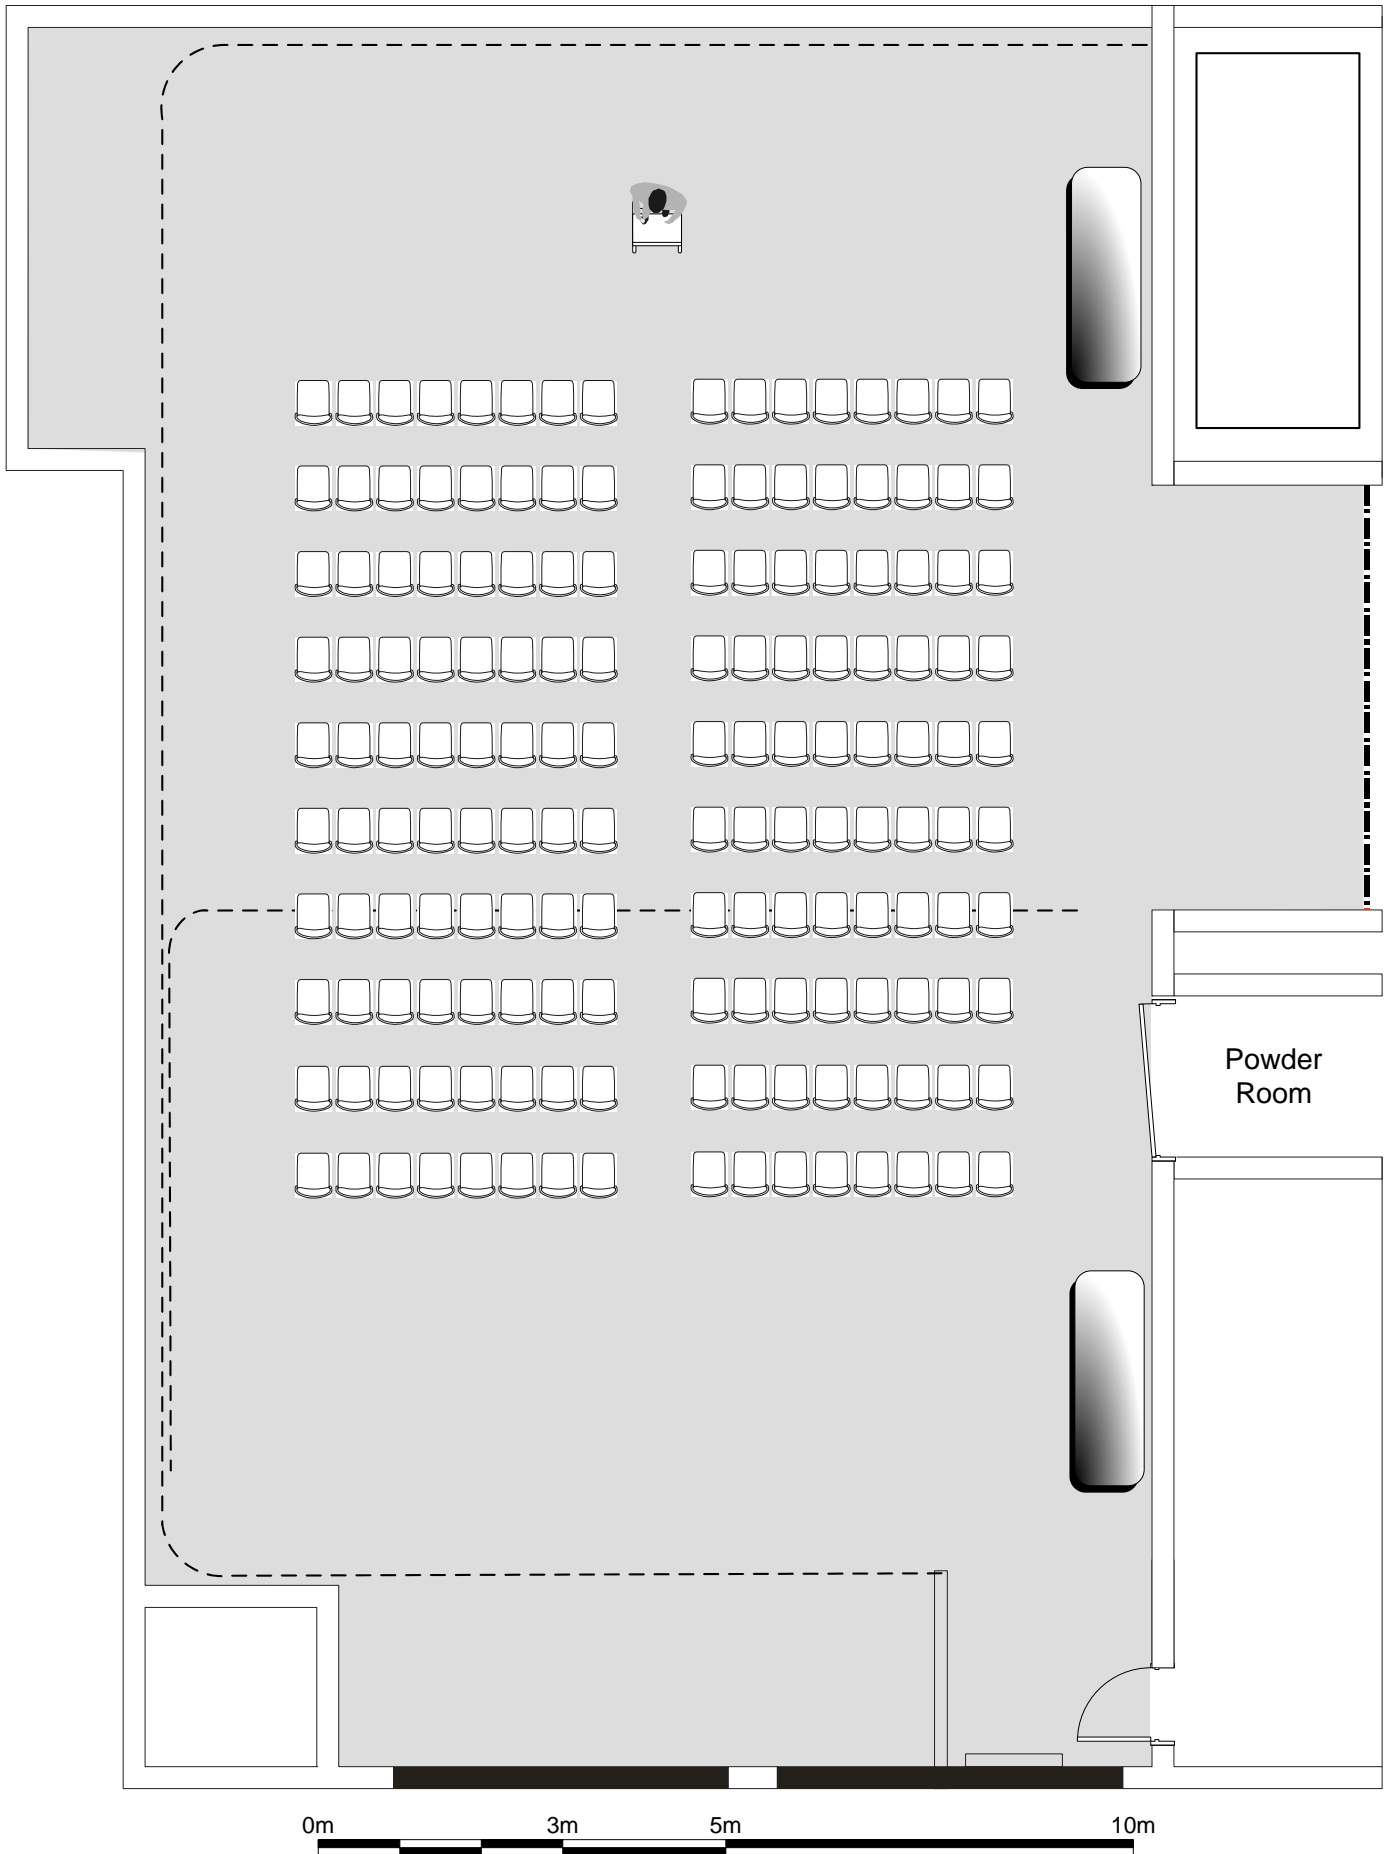

ETHAN ROOM
Boardroom 30pax

RED SCOOTER

ETHAN ROOM
Boardroom 30pax

RED SCOOTER

ETHAN ROOM

RED SCOOTER

Cabaret 120 Pax

0m 3m 5m 10m

ETHAN ROOM
Classroom 80pax

RED SCOOTER

ETHAN ROOM

RED SCOOTER

COCKTAIL

0m 3m 5m 10m

ETHAN ROOM

RED SCOOTER

150pax Dinner

0m 3m 5m 10m

ETHAN ROOM

RED SCOOTER

120 Pax Dinner

0m 3m 5m 10m

ETHAN ROOM

RED SCOOTER

90 PAX

0m 3m 5m 10m

ETHAN ROOM THEATRE

140PAX

RED SCOOTER

ETHAN ROOM

RED SCOOTER

U-SHAPE 39PAX