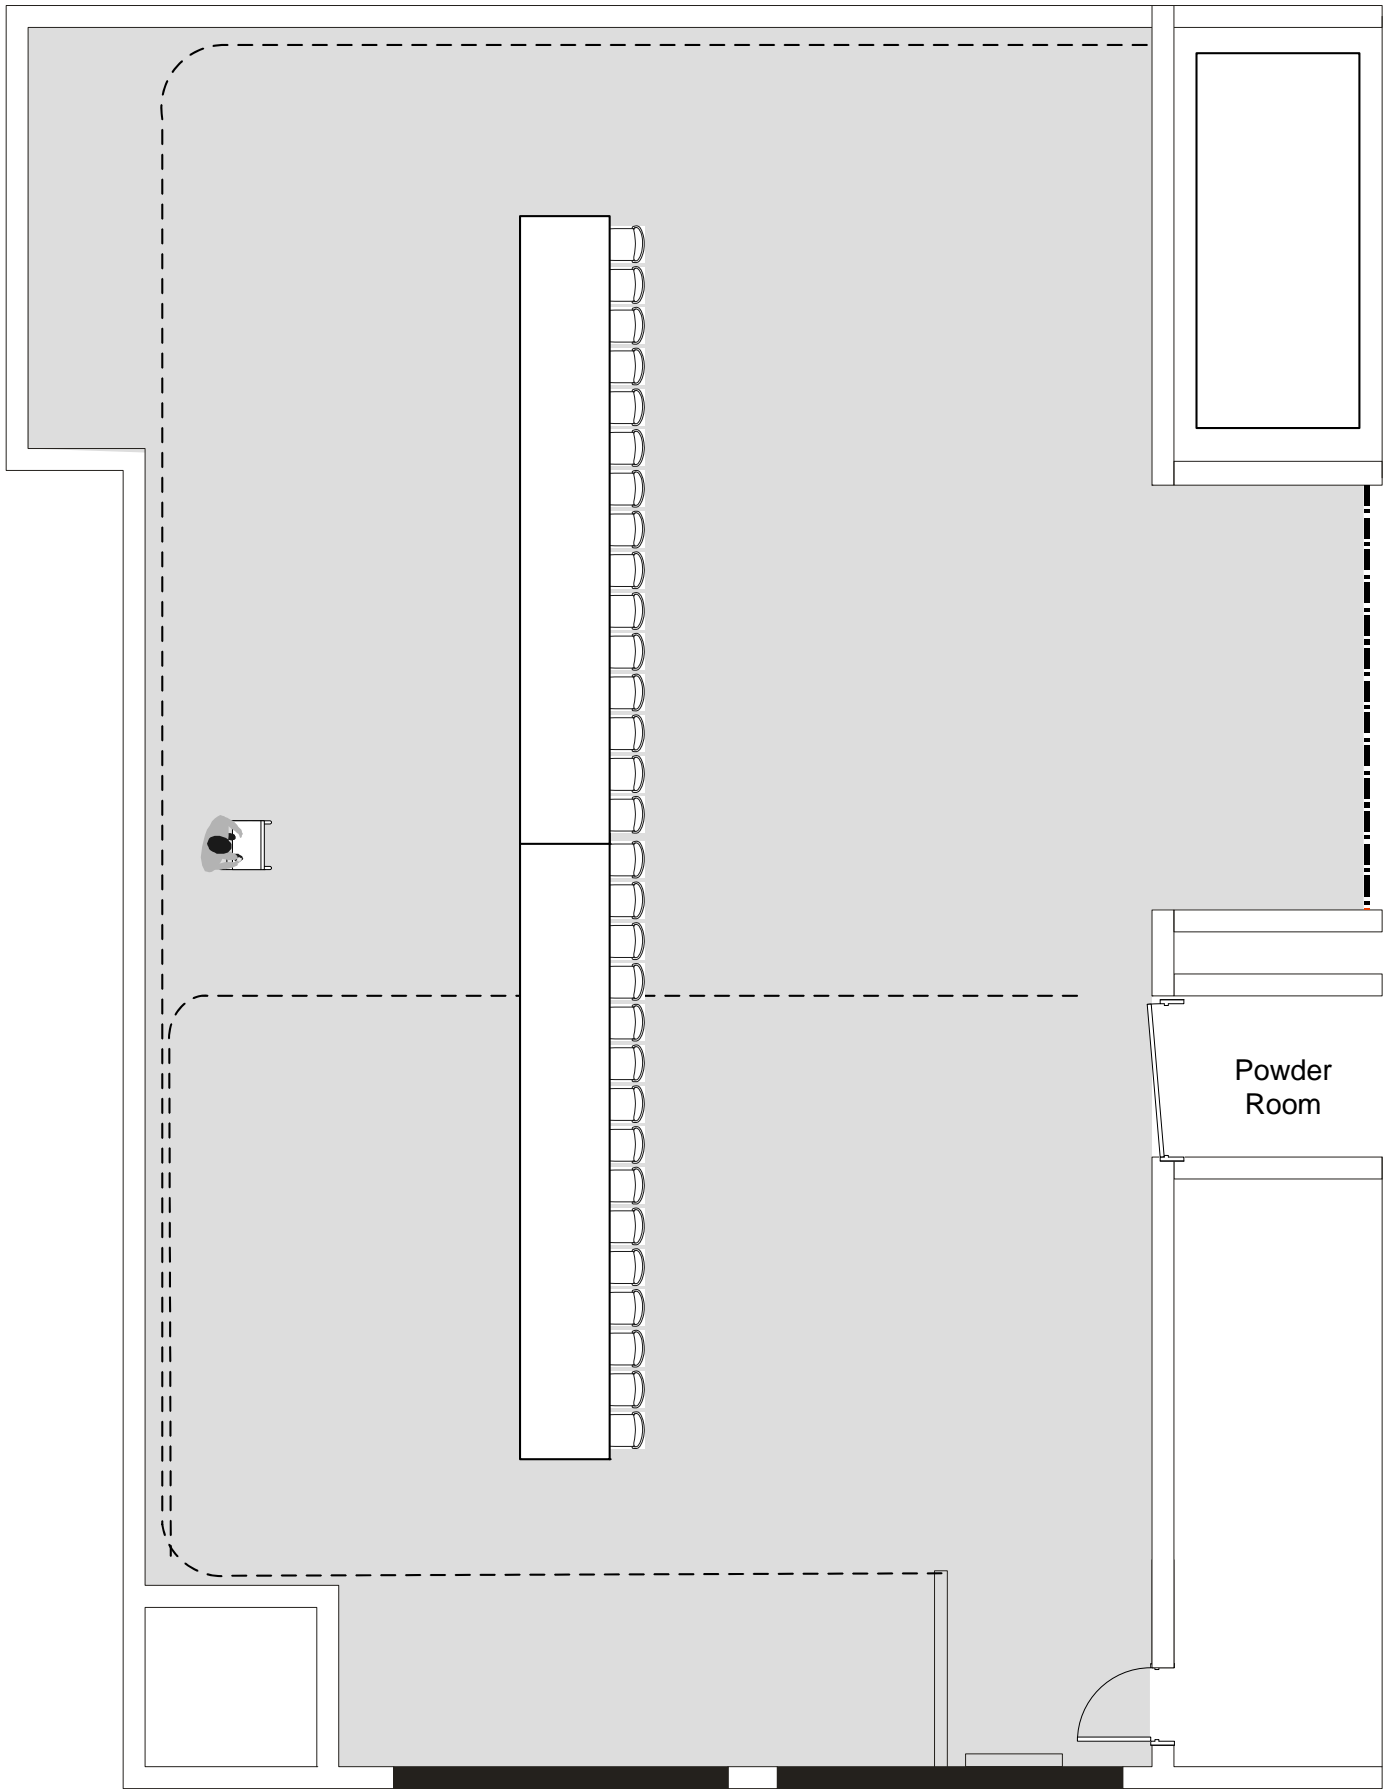

ETHAN ROOM
Boardroom 30pax

RED SCOOTER

ETHAN ROOM
Boardroom 30pax

RED SCOOTER

ETHAN ROOM

RED SCOOTER

Cabaret 120 Pax

0m 3m 5m 10m

ETHAN ROOM
Classroom 80pax

RED SCOOTER

ETHAN ROOM

RED SCOOTER

COCKTAIL

0m 3m 5m 10m

ETHAN ROOM

RED SCOOTER

150pax Dinner

0m 3m 5m 10m

ETHAN ROOM

RED SCOOTER

120 Pax Dinner

0m 3m 5m 10m

ETHAN ROOM

RED SCOOTER

90 PAX

0m 3m 5m 10m

ETHAN ROOM THEATRE

140PAX

RED SCOOTER

ETHAN ROOM

RED SCOOTER

U-SHAPE 39PAX