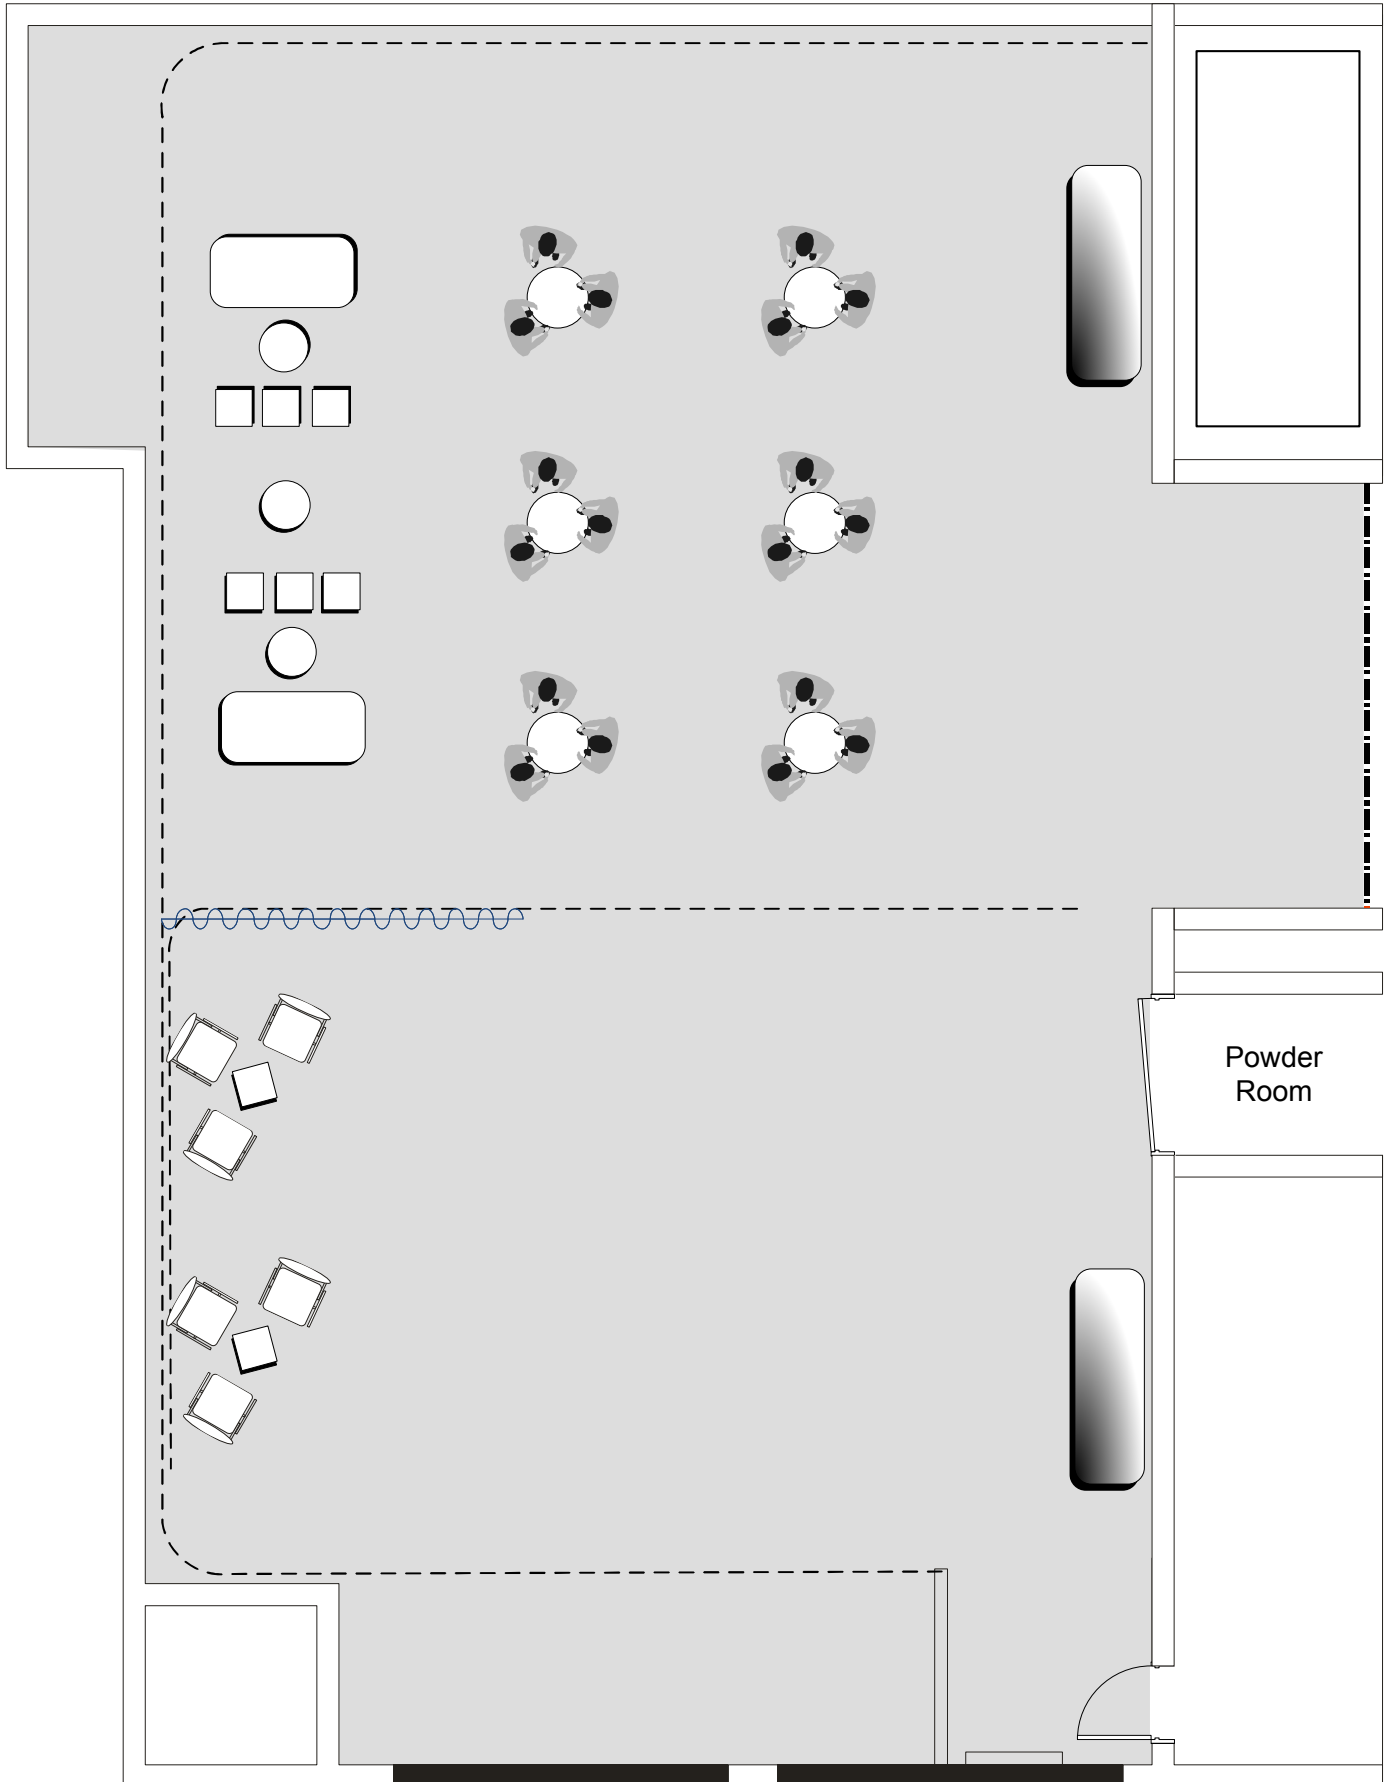

ETHAN ROOM
Boardroom 30pax

RED SCOOTER

ETHAN ROOM
Boardroom 30pax

RED SCOOTER

ETHAN ROOM

RED SCOOTER

Cabaret 120 Pax

0m 3m 5m 10m

ETHAN ROOM
Classroom 80pax

RED SCOOTER

ETHAN ROOM

RED SCOOTER

COCKTAIL

0m 3m 5m 10m

ETHAN ROOM

RED SCOOTER

150pax Dinner

0m 3m 5m 10m

ETHAN ROOM

RED SCOOTER

120 Pax Dinner

0m 3m 5m 10m

ETHAN ROOM

RED SCOOTER

90 PAX

0m 3m 5m 10m

ETHAN ROOM THEATRE

140PAX

RED SCOOTER

ETHAN ROOM

RED SCOOTER

U-SHAPE 39PAX