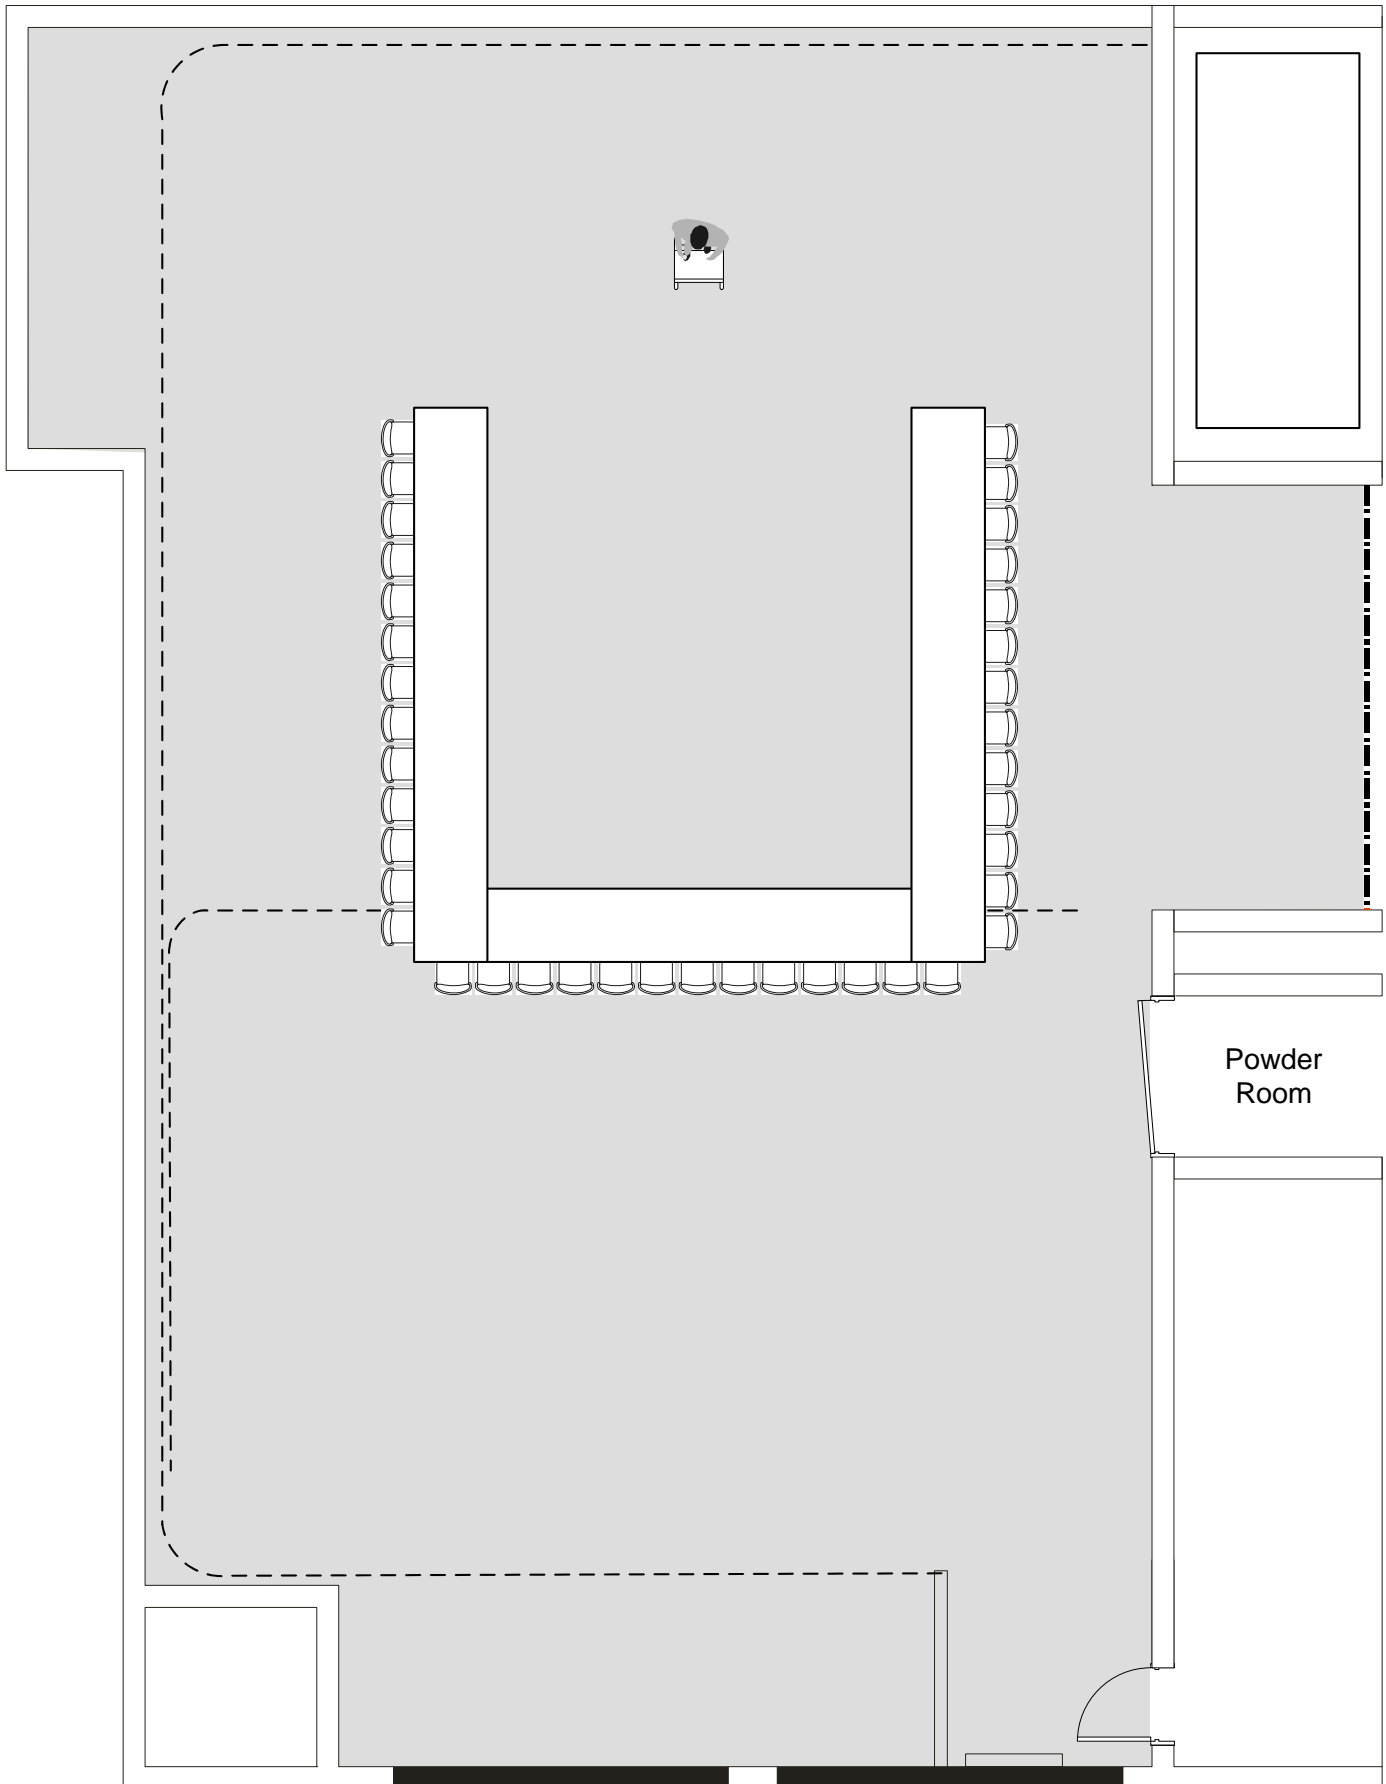

90 PAX

0m 3m 5m 10m

ETHAN ROOM THEATRE

140PAX

RED SCOOTER

ETHAN ROOM

RED SCOOTER

U-SHAPE 39PAX