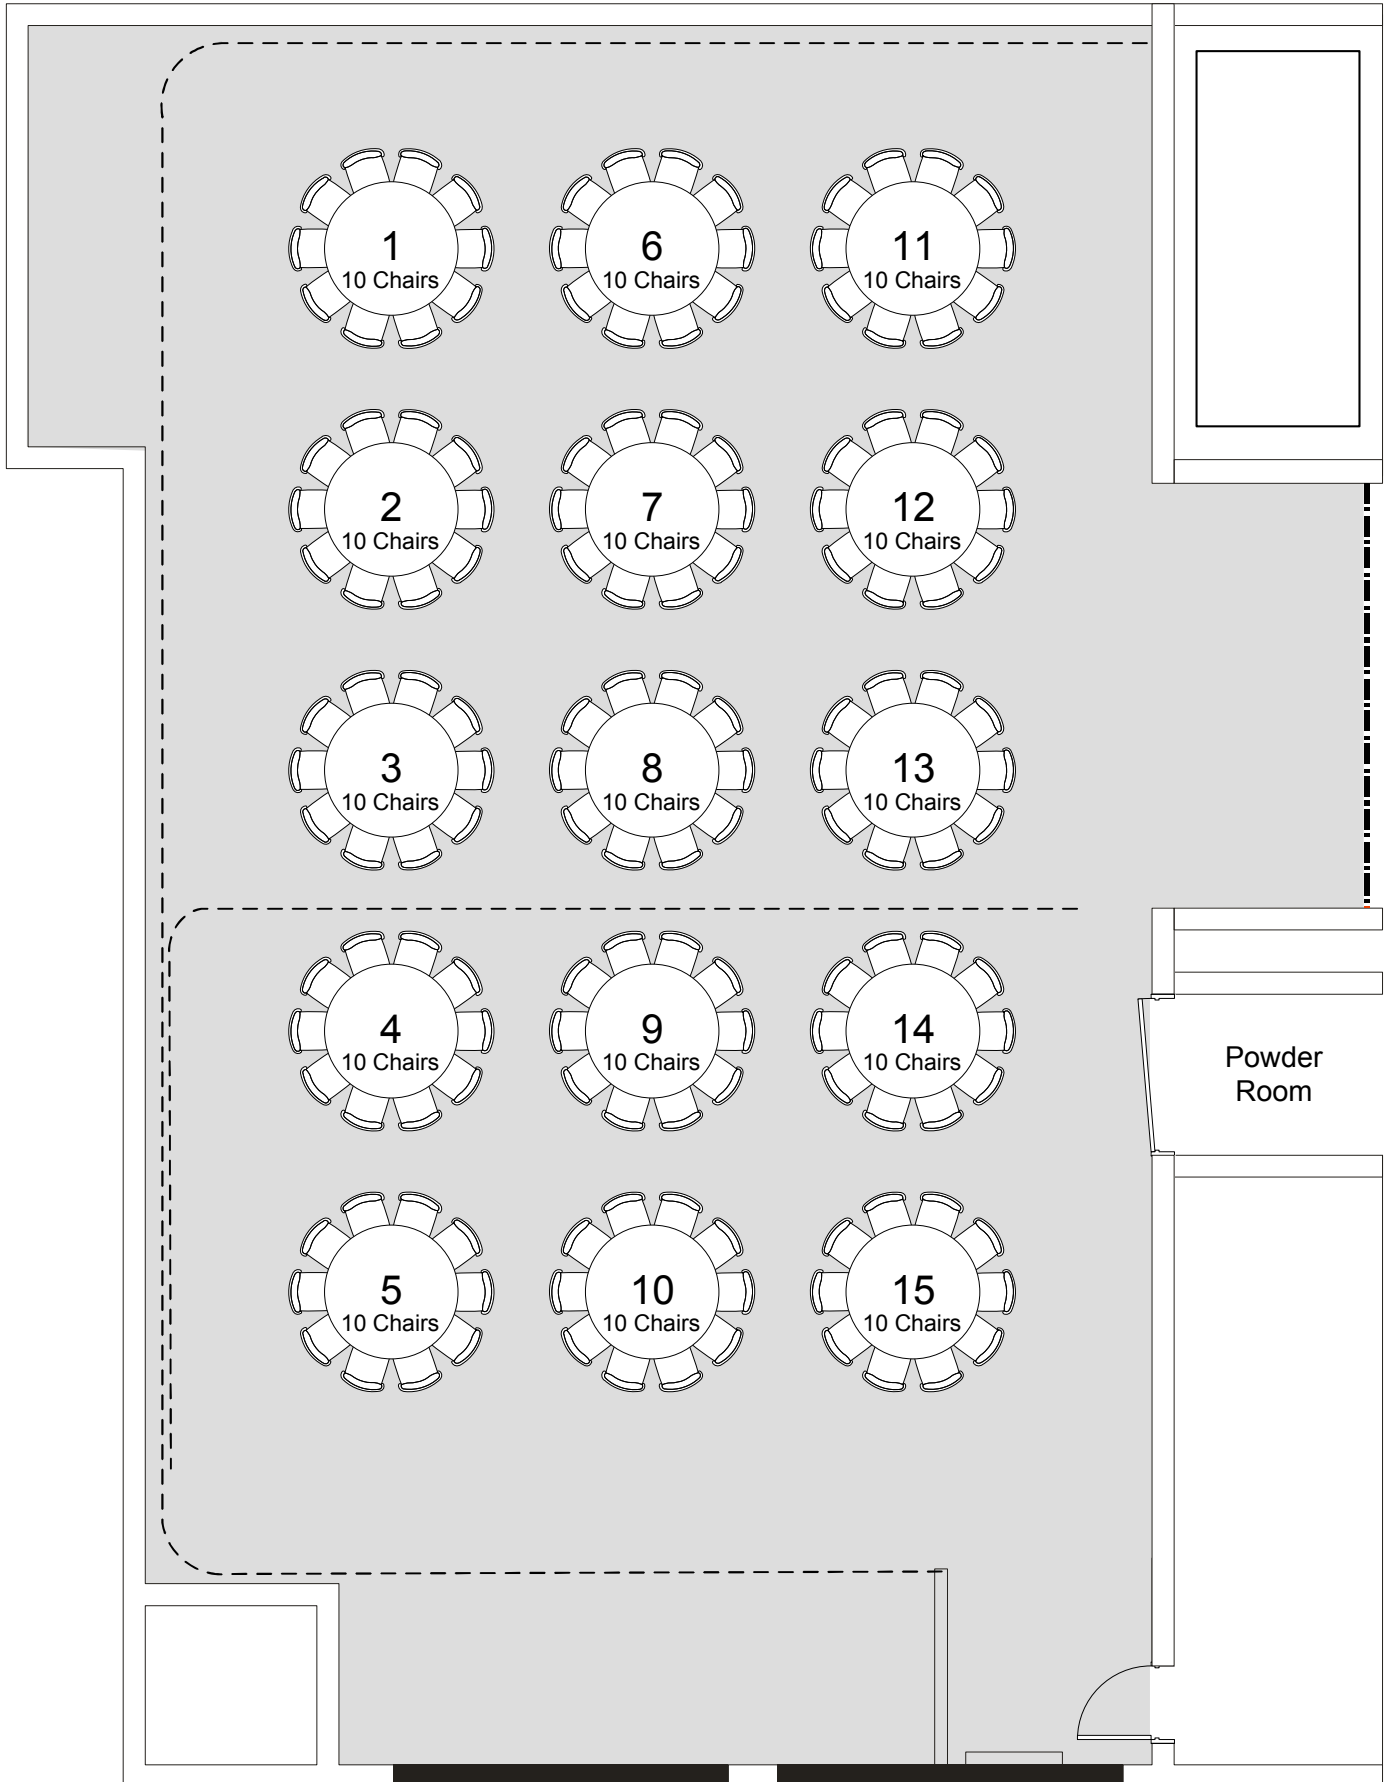

ETHAN ROOM
Boardroom 30pax

RED SCOOTER

ETHAN ROOM
Boardroom 30pax

RED SCOOTER

ETHAN ROOM

RED SCOOTER

Cabaret 120 Pax

0m 3m 5m 10m

ETHAN ROOM
Classroom 80pax

RED SCOOTER

ETHAN ROOM

RED SCOOTER

COCKTAIL

0m 3m 5m 10m

ETHAN ROOM

RED SCOOTER

150pax Dinner

0m 3m 5m 10m

ETHAN ROOM

RED SCOOTER

120 Pax Dinner

0m 3m 5m 10m

ETHAN ROOM

RED SCOOTER

90 PAX

0m 3m 5m 10m

ETHAN ROOM THEATRE

140PAX

RED SCOOTER

ETHAN ROOM

RED SCOOTER

U-SHAPE 39PAX